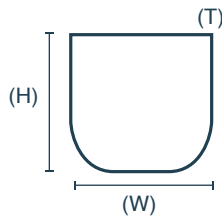

Service
Counters

Temperature
Screening

Perimeter
Control

Facilities
Management

Security
Checkpoints

Crowd
Control

Weight: 32g

VISOR DIMENSIONS

H: 195mm W: 320mm T: 0.25mm

FRAME DIMENSIONS

H: 40mm W: 145mm

L: 130mm to 150mm (adjustable)

Instructions:

- Wash hands with soap and water before wearing
- Don and remove shield without touching visor
- Wash shield with soap/detergent and water after each use